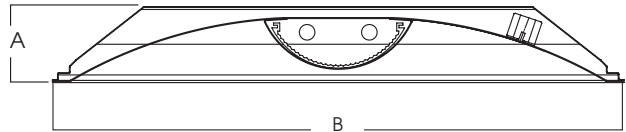

LINEAR REMODELIGHT 5 PIECE 2 x 2 REMODEL

T8 / T5 / T5-HO
2 x 54 WATT MAX

LT
LUMEN MAX
SERIES

PRODUCT INFORMATION:

- Five piece retrofit for 2x2 fixture.
- Fits most parabolic style fixtures.
- T8, T5 lamping available.
- Converts old lamping technology into energy efficient lamping with a new design combination.
- Smooth white reflector. Optional ridged "Illumination Plus," Multi-Step Reflector finish available.
- Pre-wired at the factory, ready for installation.
- Manufactured and tested to UL standard No. 1589.